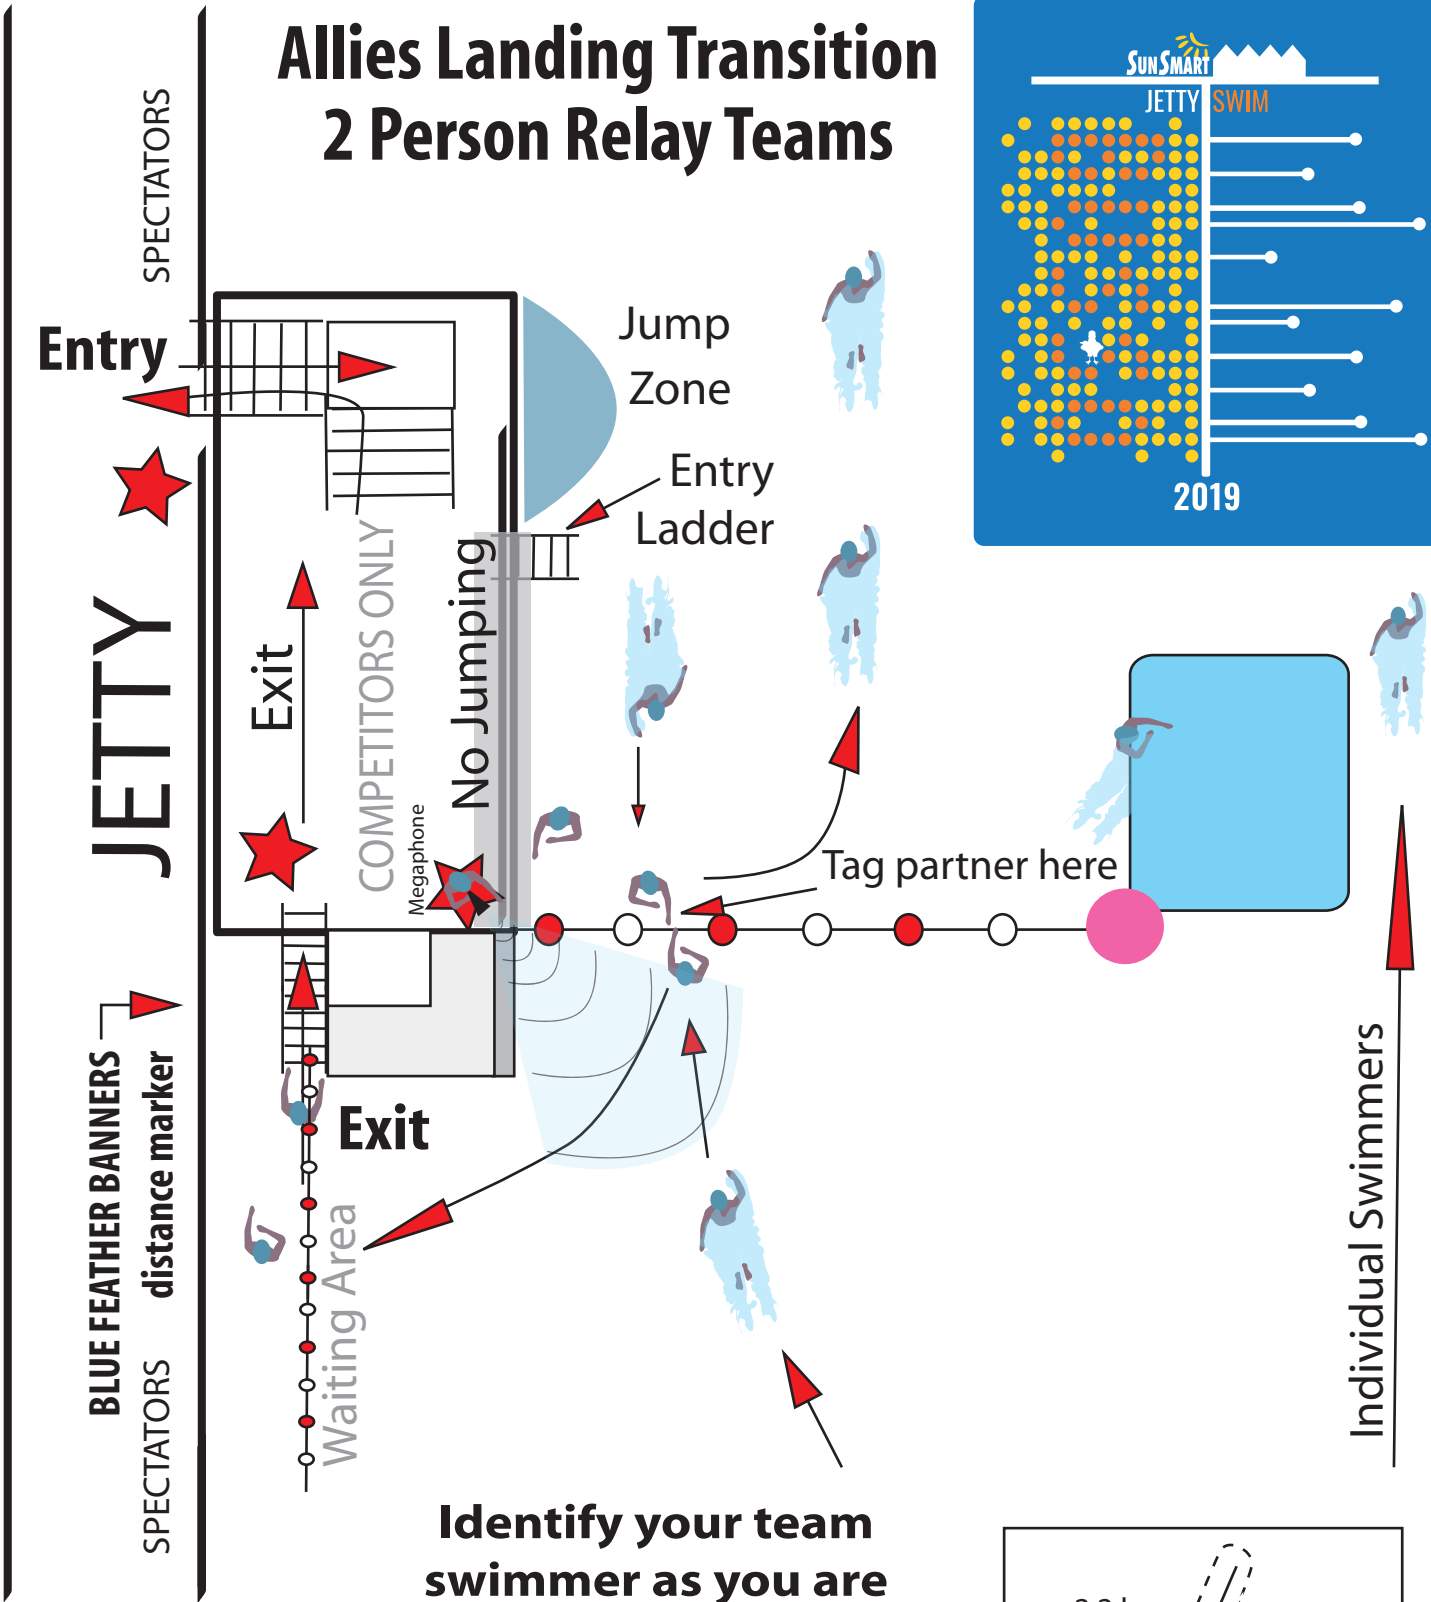

# Allies Landing Transition 2 Person Relay Teams

**Identify your team swimmer as you are walking up the jetty**

-  MARSHALL
-  PINK buoys at each change over

Individual Swimmers