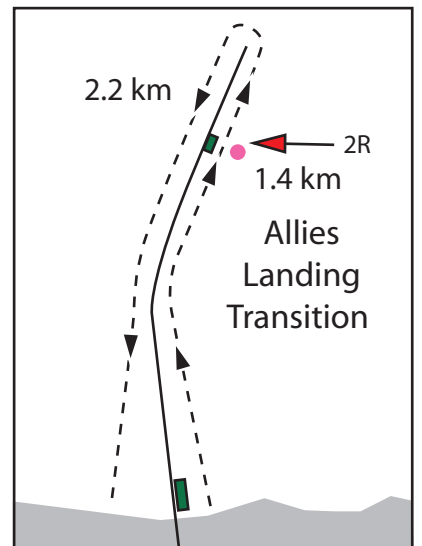

# Allies Landing Transition 2 Person Relay Teams

**Identify your team swimmer as you are walking up the jetty**

-  MARSHALL
-  PINK buoys at each change over

Individual Swimmers